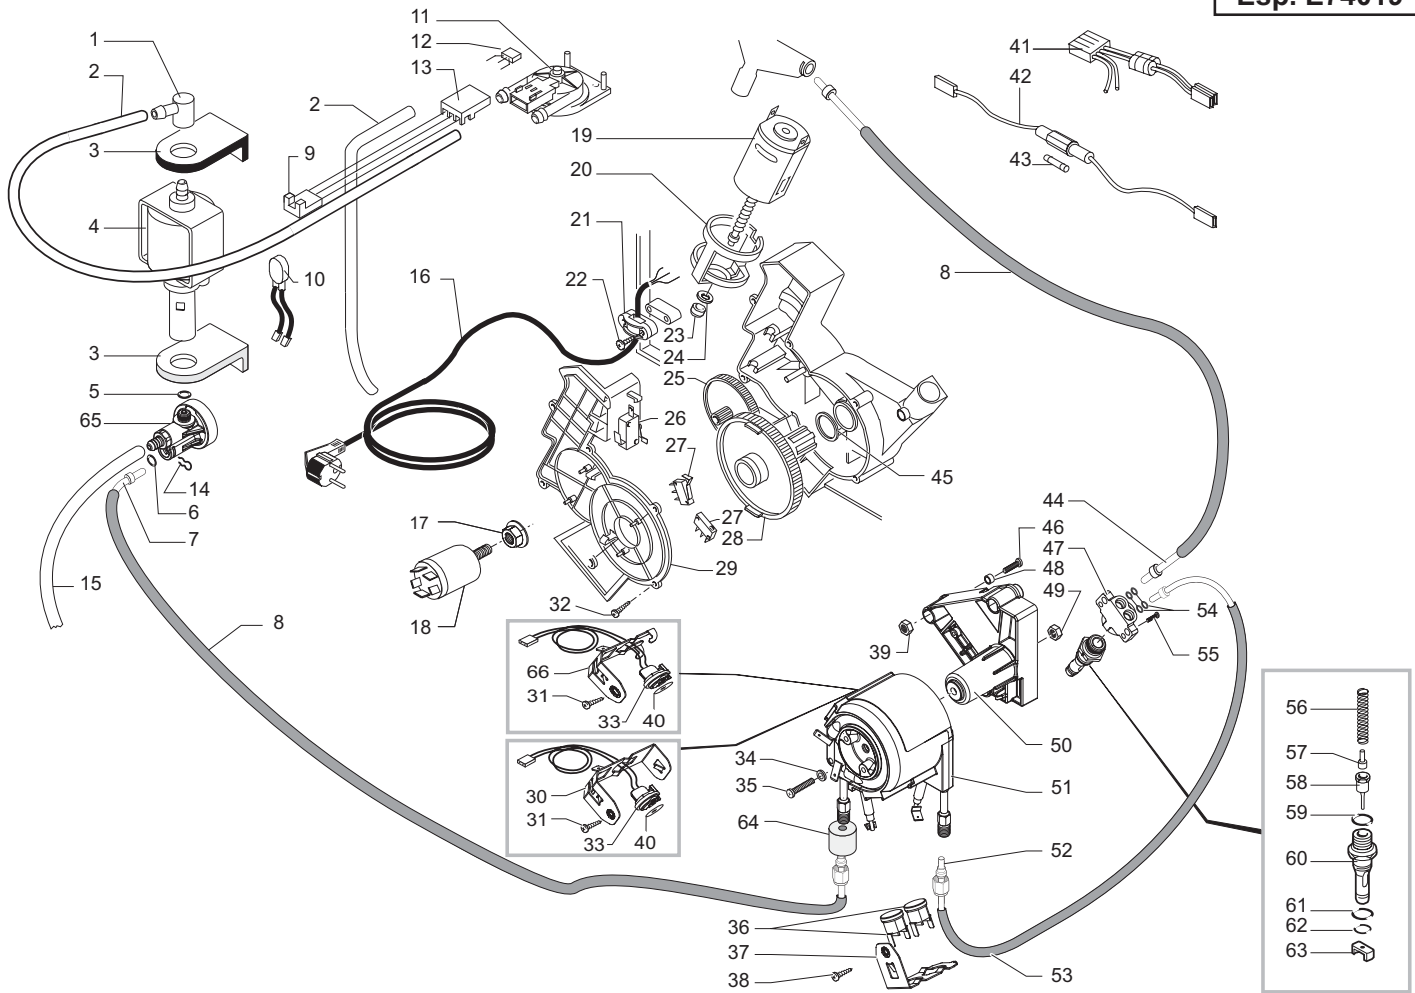

Saeco
INTERNATIONAL GROUP

SUP 018M AL. BO. WITH RESISTANCE

Cod. 74 14 14 - 15 - 16 - 18 - 22 - 23 - 25
Cod. 74 14 26 - 27 - 30 - 41 - 45 - 64 - 76