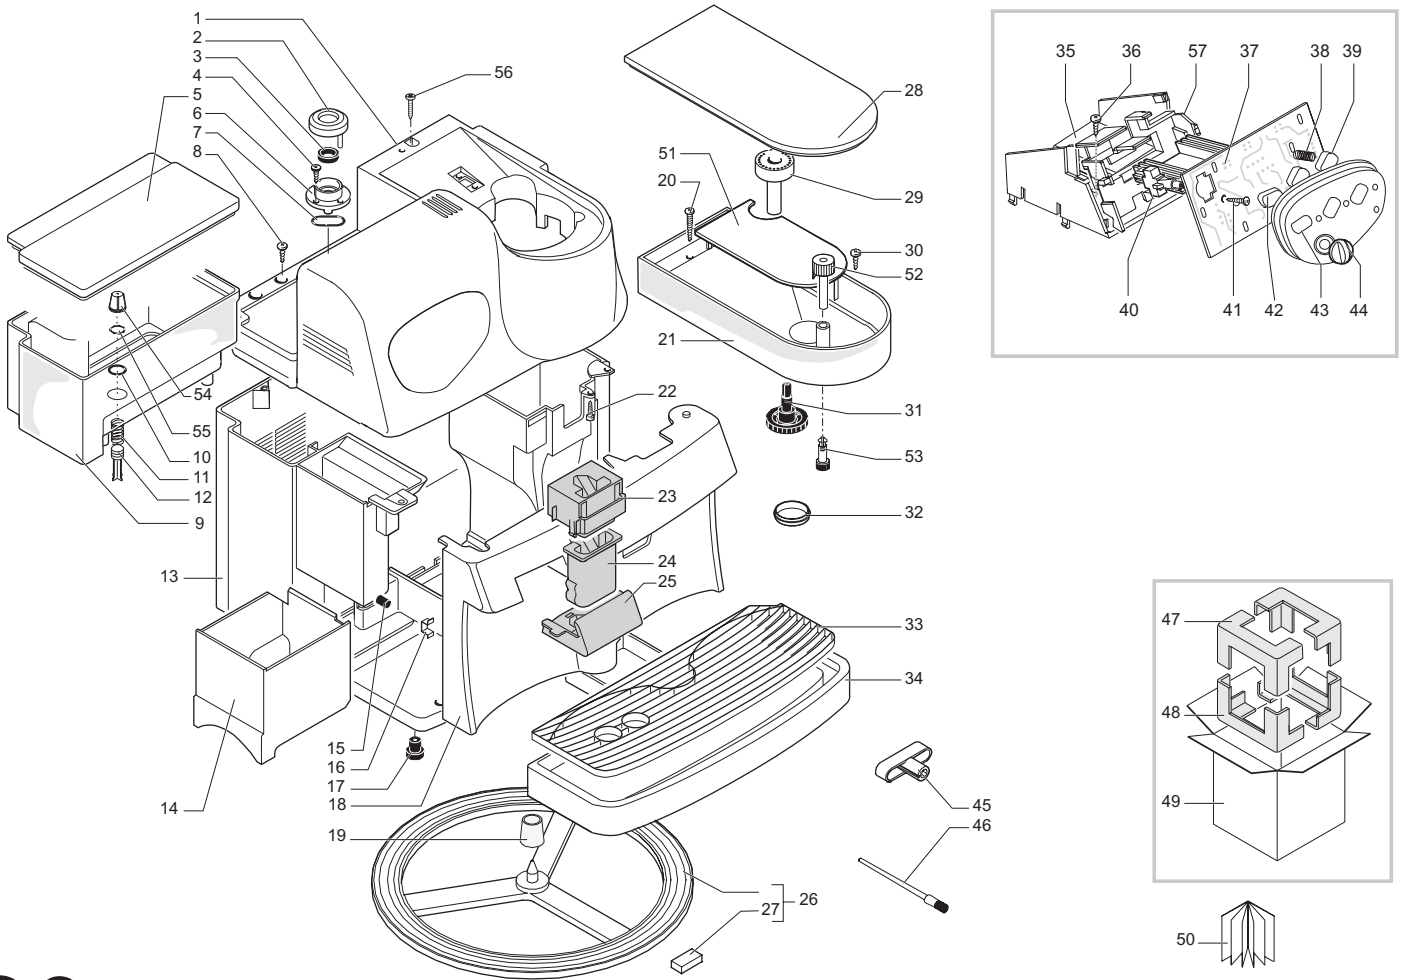

Saeco SUP 018M
INTERNATIONAL GROUP

Rev. 09 - 29/09/04

TAVOLA 1a/5

Saeco SUP 018M
INTERNATIONAL GROUP

Cod. 74 14 14 - 15 - 16 - 18 - 22 - 23 - 25
Cod. 74 14 26 - 27 - 30 - 41 - 45 - 64 - 76

POS	CODICE	DESCRIZIONE	NOTE	POS	CODICE	DESCRIZIONE	NOTE
29	0311.009.730.A	Coffee container lid dark blue		44	224882308	Fr. panel anthracite grey ser.	
	9141.051.490	Grind adjustment knob	nik		0311.016.380	Coffee dose adjustment knob met. black	
30	U109.029	TCB screw 3,5x32 DIN 7981 C			0311.016.620	Coffee dose adjustment knob grey Spidem	
31	146000850	Gear coffee grind. adjustment			0311.016.740	Coffee dose adjustment knob blue	
32	9161.270	Seal for coffee container			0311.016.580	Coffee dose adjustment knob silver	
33	0311.010.380	Grate metal black		45	142660259	Key for brew unit grey	
	0311.010.620	Grate grey Spidem		46	127390100	Brush for cleaning	
	0311.010.730	Grate blue/5013		47	175895400	Double Upper polystyrene insert for box	
	0311.010.580	Grate silver		48	175894000	Double lower polystyrene insert for box	
34	0311.005.380	Drip tray met. black	abs	49	178512200	Flexographat. box Spidem Trevi	
	0311.005.620	Drip tray grey Spidem	abs		178503300	Flexographat. box Via Venezia	
	0311.005.670	Drip tray grey not paint			178500700	Flexographat. box Riviera Bar	
	0311.005.730	Drip tray blue/5013			178505000	Flexographat. box Saeco Vienna	
	0311.005.580	Drip tray silver			178502400	Flexographat. box Saeco Trevi autom.	
	0311.005.520.A	Drip tray amaranth		50	165934300	Instruction manual SUP 018 M	
	0311.005.220.A	Drip tray chromed		51	147755280	Bean cont. protection with dose adjustment	120V
	229631288	Drip tray chromed	Trevi dark blue		147755281	Bean cont. protection blue with dose adjust.	120V
35	0311.017.050	Card support		52	147715659	Dose adjustment knob	
36	129660902	Panelvit TCB screw 3x12 DIN 7505	galvanized	53	146001850	Coffee dose adjustment gear black smart	
37	181565558	Electr. board CPU M5000-V2 230V	with alum. boiler	54	224640200	External filter ass. for water container	with part. pos. 2
	181565555	Electr. board CPU M5000-V2 120V	with alum. boiler	55	140328461	Or metric 0019-10	epdm
	181554655	Electr. board CPU M5000-V3 + preinf. 120V	with al.bo.with resist	56	129661202	Panelvit TCB screw 3,5x16 DIN 7505	galvanized
	181554658	Electr. board CPU M5000-V3 + preinf. 230V	with al.bo.with resist	57	147756600	Electronics board protection	
38	9161.220	Spring for function button					
39	0324.002.380	Function button metal. black					
	0324.002.620	Function button grey Spidem					
	0324.002.730	Function button blue/5013					
	0324.002.580	Function button silver					
40	NE03.029	Rold switch CM E1058					
	186076255	Unip switch rold CM A1058	120V				
41	129660202	Panelvit TCB screw 3x12 DIN 7505	galvanized				
42	0324.003.380	On/Off button metal. black					
	0324.003.620	On/Off button grey Spidem					
	0324.003.730	On/Off button blue/5013					
	0324.003.580	On/Off button silver					
43	224882300	Fr. panel Spidem grey not paint ser.					
	224882341	Fr. panel ser. silver					
	224882320	Fr. panel ser. marb. cream					
	224882353	Fr. panel met. black ser. Spidem					
	224882384	Fr. panel trasp. blue ser.					
	224882390	Fr. panel amaranth ser.					
	224882343	Fr. panel dark blue ser.					
	224882321	Fr. panel Spidem yellow ser.					