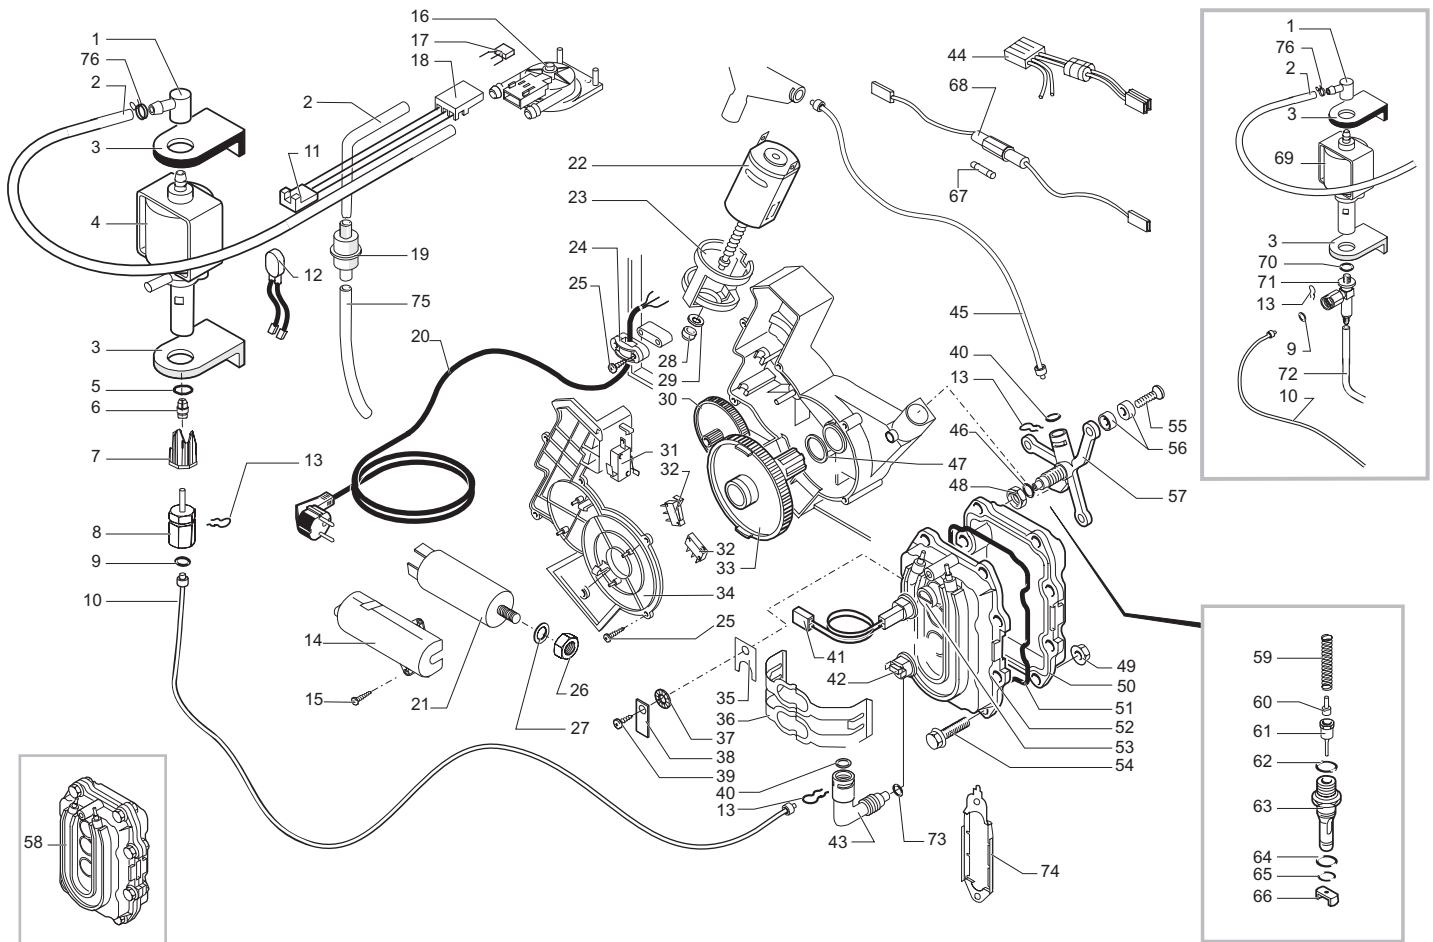

Saeco SUP 018M (230 V) ALUMINUM BOILER **CE** Cod. 74 14 14 - 15 - 16 - 18 - 22 - 23 - 25
INTERNATIONAL GROUP Cod. 74 14 26 - 27 - 30 - 41 - 45 - 64 - 76