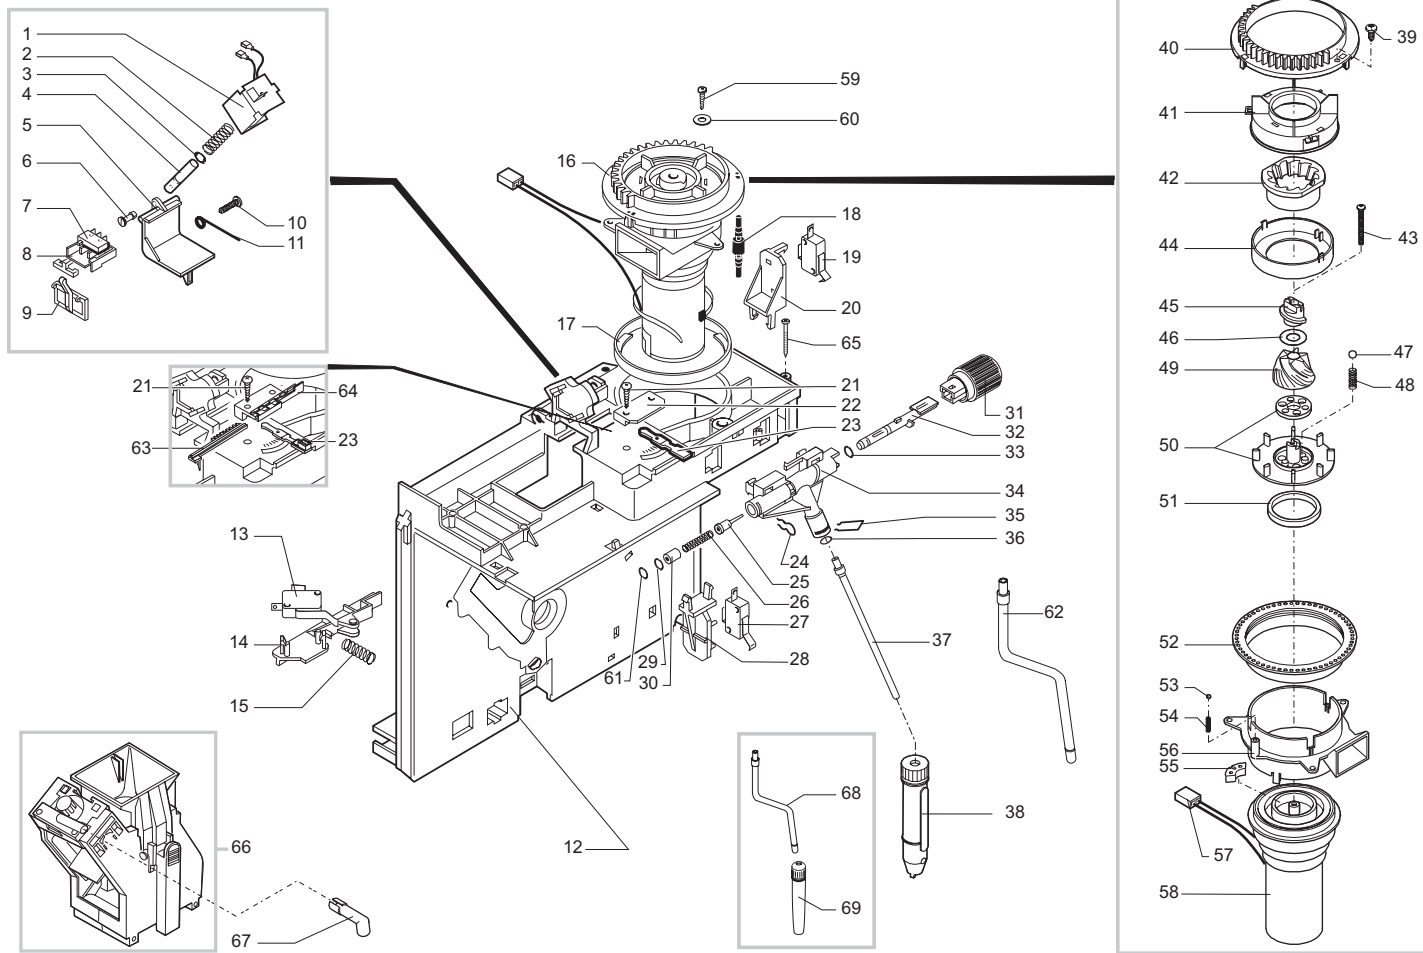

Saeco SUP 018M
INTERNATIONAL GROUP

Cod. 74 14 14 - 15 - 16 - 18 - 22 - 23 - 25
Cod. 74 14 26 - 27 - 30 - 41 - 45 - 64 - 76

POS	CODICE	DESCRIZIONE	NOTE
69	227431250	Pannarello ass. plastic black type2	Spidem Trevi Chiara

POS	CODICE	DESCRIZIONE	NOTE