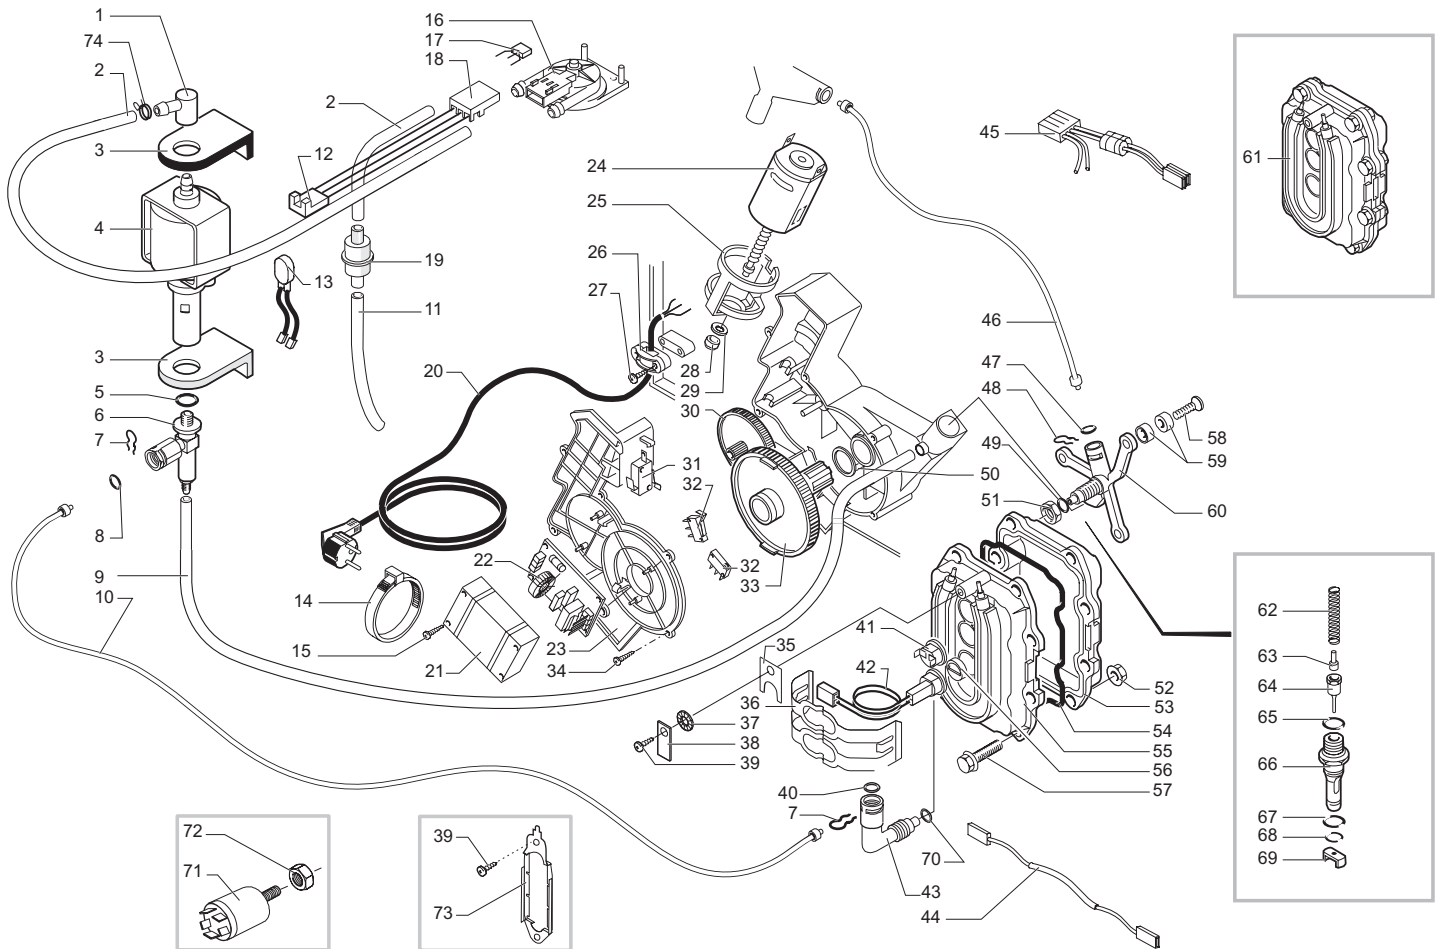

Saeco SUP 018M (100-120V) ALUMIN. BOILER **CE**
INTERNATIONAL GROUP

Cod. 74 14 14 - 15 - 16 - 18 - 22 - 23 - 25
Cod. 74 14 26 - 27 - 30 - 41 - 45 - 64 - 76