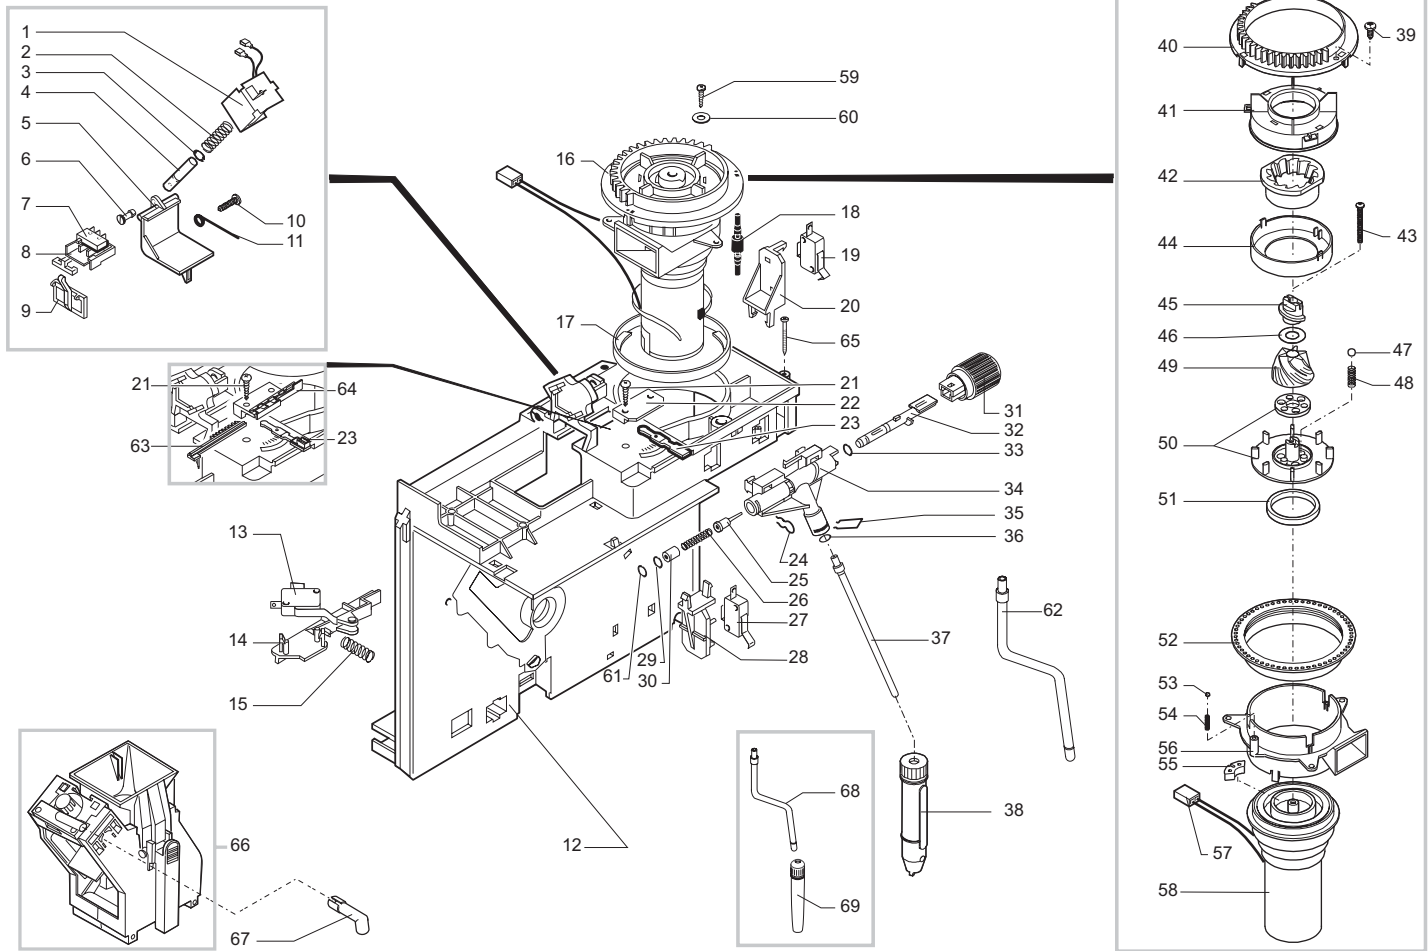

Saeco SUP 018M
INTERNATIONAL GROUP

Cod. 74 14 14 - 15 - 16 - 18 - 22 - 23 - 25
Cod. 74 14 26 - 27 - 30 - 41 - 45 - 64 - 76

POS	CODICE	DESCRIZIONE	NOTE
01	9129.A23.00A 283770755	Whole coil V2 coffee doser coil ass.	230V 120V
02	126764818	Spring electromagnet	
03	U701.003	Snap ring 7	
04	9161.041	Doser electromagnet core	
05	9161.074.150	Doser door grey	
06	9161.076.150	Doser door pin grey	
07	186701200	Microswitch Saia XCC5-81	
08	149185959	Bean doser micro support	
09	148700559	Coffee doser dose adj. selector	
10	U140.004	Panelvit TCB screw 3x12 DIN 7505	galvanized
11	9161.048	Scraper rod	
12	9161.249.150	Mounting plate assembled grey	
13	NE05.043	Microswitch	
14	9161.202.150	Compensator for grounds micro	
15	9161.221	Spring ground microsupp. compens.	
16	286882458 286883755 286883758 286883754	General motor ass. Italy without condenser General motor ass. with condenser General motor ass. with condenser General motor ass. with condenser	230V / (V2) 120V 230V 100V Spidem T.JAP
17	9141.052	Coffeegrinder reinforcing ring	
18	9991.103	Antivibration for coffeegrinder	
19	NE05.043	Microswitch	
20	9161.207.150	Support for faucet micro	
21	129660902	Panelvit TCB screw 3,5x12	galvanized
22	147571059	Lever fixing plaque black	
23	9161.122.150	Dose adjustment lever grey classic	
24	9011.144	Fork for tube d=4	
25	9019.A01	Pin assembly	
26	126765317	Steel spring boiler piston	
27	186723600	Microswitch Saia X3M502K2KAM92AS	
28	9161.208.150	Support for door micro	
29	140328059	Or 2015 in silicone	ptfe fda
30	9991.112	Bush for faucet	
31	227720753 227720761	Steam knob met. black ser. Steam knob grey Spidem	
32	9161.205	Faucet rod steam	
33	140328561	Or 4,48x1,9	epdm
34	9161.204.G	Steam faucet	
35	126764018	Spring for steam tube	
36	140324461	Orm 0060-20	epdm