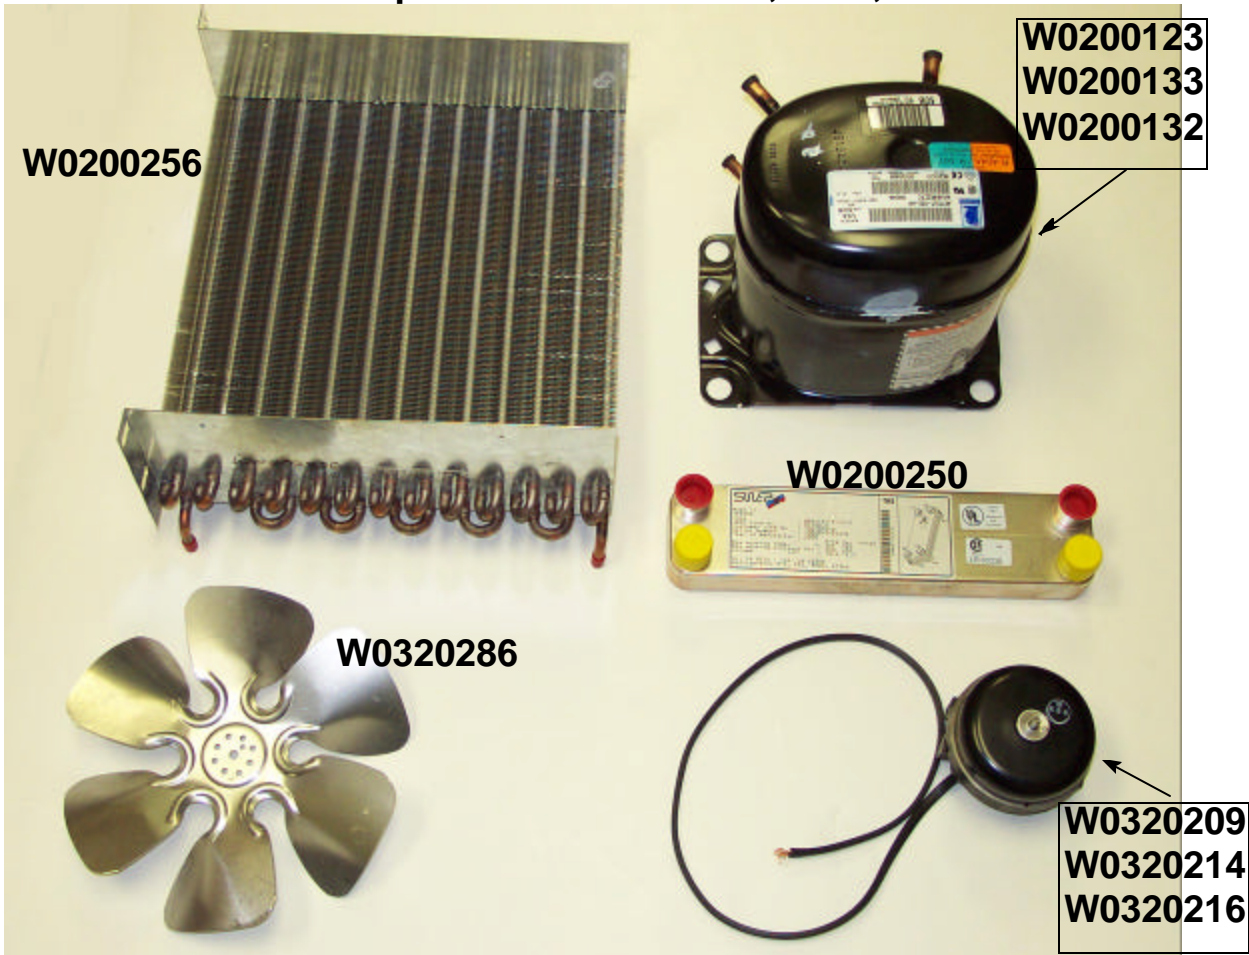

Base Components: 3000 Series, 3361, 6321L

Part #	Description	Models Used On
W0200123	Compressor, 3/4 HP	115V/60Hz 3311/3312/ 3361/6321L
W0200132	Compressor, 3/4 HP	220V/50Hz 3311/ 3312
W0200133	Compressor, 1 HP	3511
W0200250	Water Cooled Condenser	W/C version 3311
W0200256	Air-Cooled Condenser	All
W0320209	Fan Motor	3311, 3312, 3361, 6321L
W0320214	Fan Motor	3511
W0320216	Fan Motor	220V/50Hz 3311/3312
W0320286	Fan Blades	All