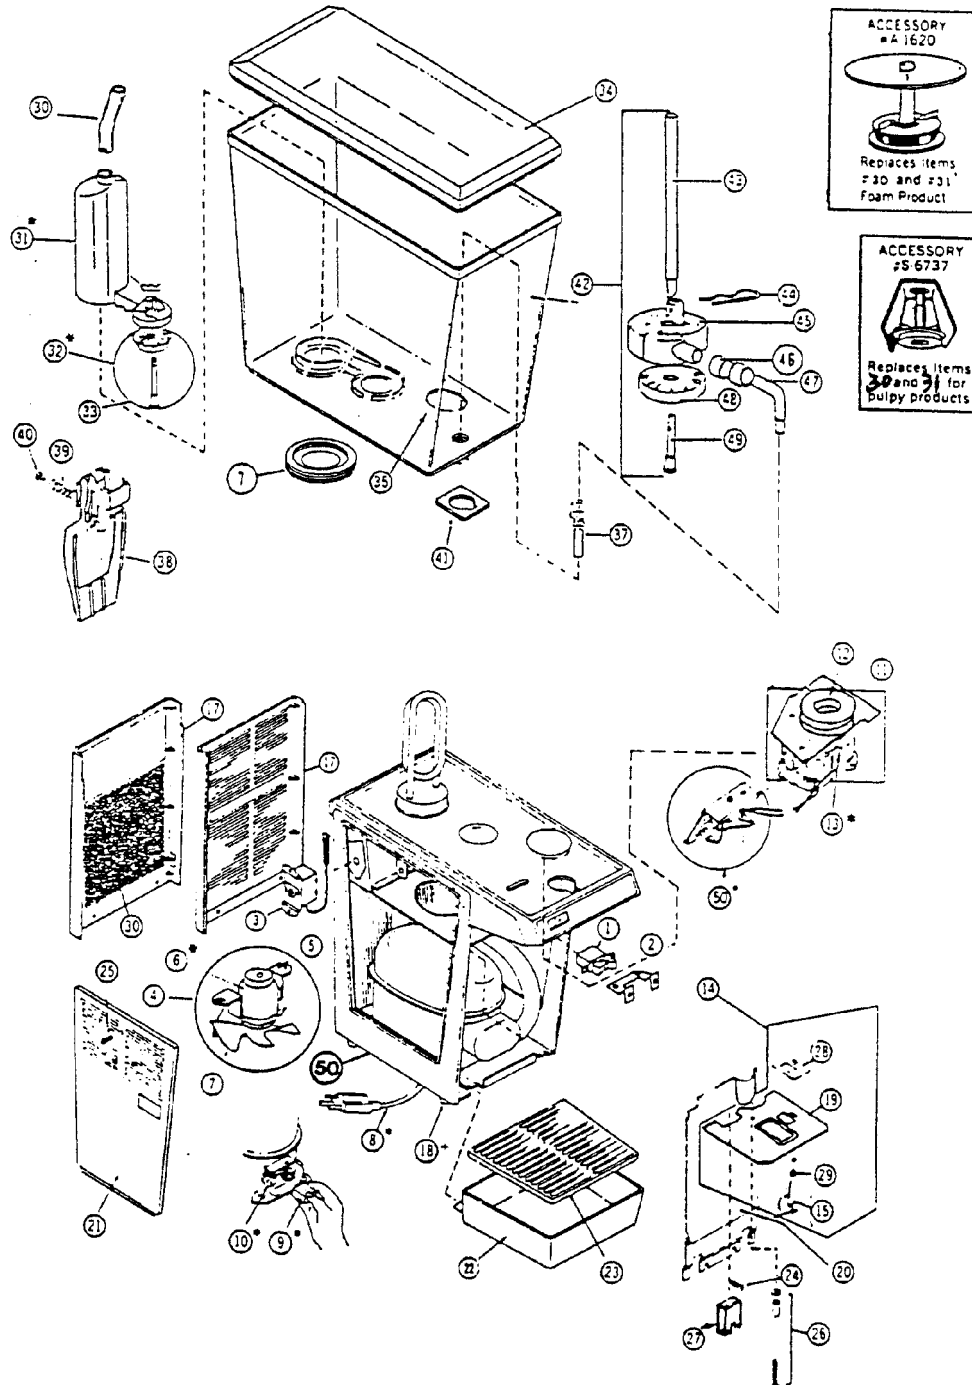

ILLUSTRATED PARTS LIST

JW-5 AND JW-6 COLD BEVERAGE DISPENSER

FIGURE 1. GENERAL ASSEMBLY