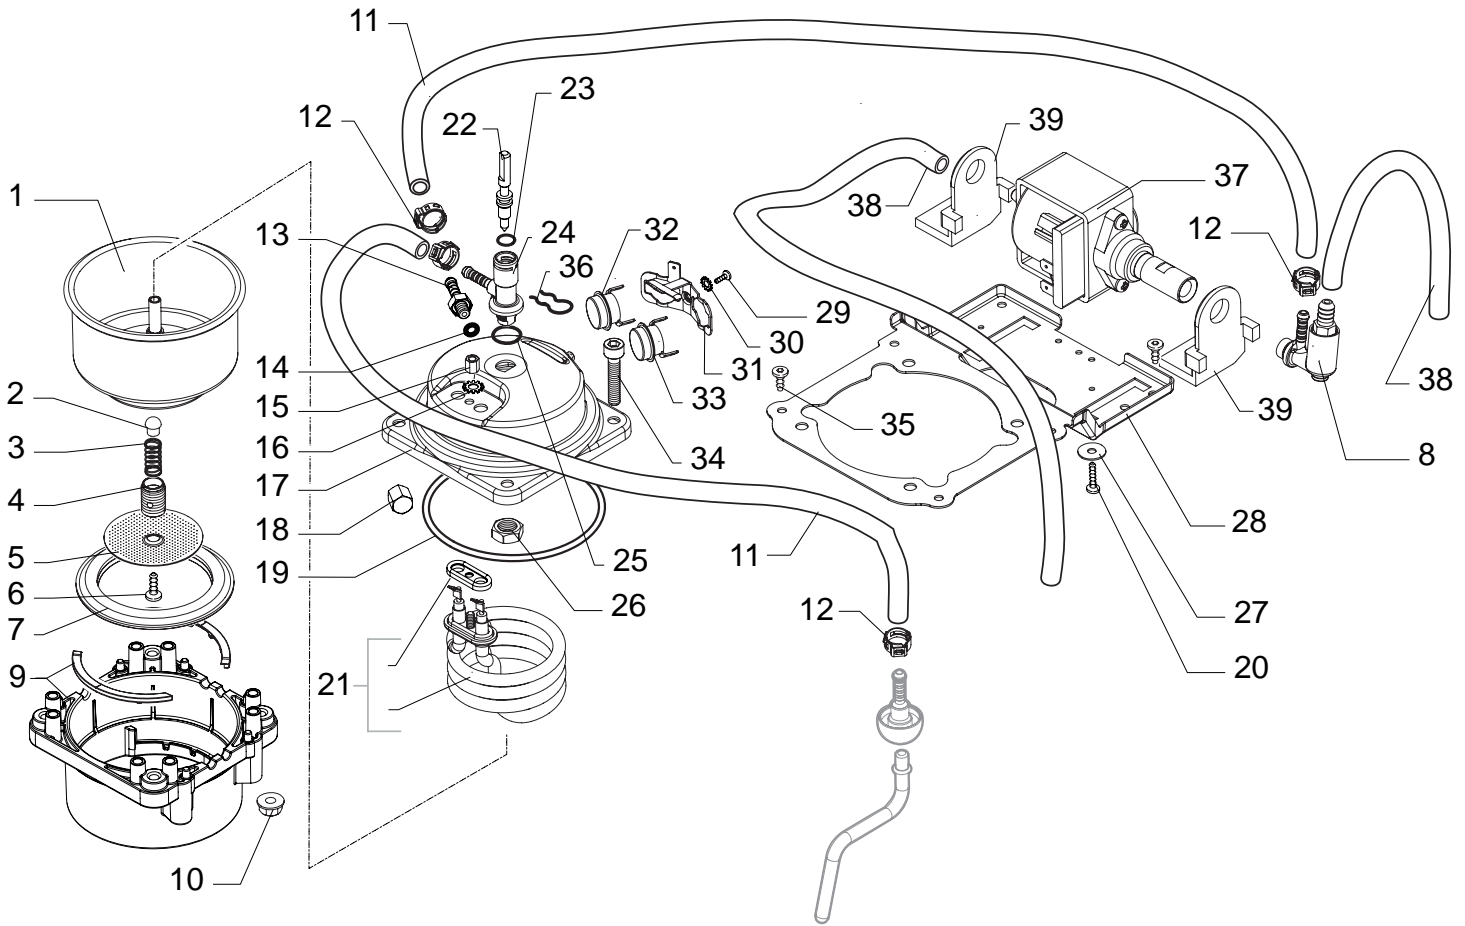

Saeco SIN026X
INTERNATIONAL GROUP

Cod. 10001542-43-2410-11-2574-75
Cod.10002663-64-65-66-80

POS	CODE	DESCRIPTION	NOTE	POS	CODE	DESCRIPTION	NOTE
01	11004588	LOWER BOILER CASING NEWGEN/BASE ASSY.		37	12000130	ULKA PUMP EP5/S GW	100V-50/60HZ
02	EF0012	SEAL FOR VALVE			12000167	ULKA PUMP EP5/S GW	240V-50HZ
03	EF0013	SPRING FOR BOILER VALVE		38	JS01.022	SILICONE TUBE 5X10 60 SHORE	IN ROLL
04	11000996	BRASS VALVE HOLD SCREW SS.BOILER NEWGEN		39	149205850	BLACK PUMP SUPPORT TYPE ULKA	
05	11001471	PERCOLATOR DE =49,5 SS BOILER NEWGEN					
06	DI1987-5X8I	SCREW TSP M5X8 UNI 7688 DIN 965 INOX					
07	11004543	FILTERHOLD.SEAL SS.BOILER NEWGEN/BASE					
08	11004689	SAFETY VALVE 16-18 BAR P0049 ASSY.					
09	11005078	FILTERH.RETAINING RING SS.BOILER NEWGEN	230V				
	11007503	FILTERH.RETAIN.RING SS.BOILER NEWGEN S/S	120V				
10	123270102	NUT M6 FLANGED TOOTHED BASE GALV					
11	16000380	5X8,9 SILICONE TUBE	IN ROLL				
12	12000892	OETIKER CLAMP D=9,5 16700004					
13	11000998	BRASS FAUCET CONNECTOR SS BOILER NEWGEN					
14	NM01.028	OR 106 IN SILICONE					
15	11001465	BRASS NUT FOR STAINL.STEEL NEWGEN BOILER					
16	128310402	GALV.WASHER UNI 8842 A4					
17	11001462	STAINL.STEEL UPPER BOILER CASING NEWGEN					
18	11001000	BRASS NOZZLE SS.BOILER NEWGEN					
19	12000087	OR METRIC 0850-30 IN SILICONE					
20	U109.013	SCREW AUT.TCB 3,5X13 DIN 7981 C					
21	11001002	HEAT ELEMENT SS.BOILER NEWGEN	230V-1000W				
	11004509	HEAT ELEMENT SS.BOILER NEWGEN	120V-1000W				
	11010419	HEAT ELEMENT SS.BOILER NEWGEN	100V-1000W				
22	11001003	BRASS FAUCET SHAFT SS.BOILER NEWGEN					
23	WGADM0041/031	OR 2018 IN VITON 70SH					
24	11000995	BRASS FAUCET SS BOILER NEWGEN					
25	140323062	OR 2043 IN SILICONE					
26	123390109	TEA/BRASS NUT 1/8 GAS H=6 CH=14					
27	U207.004	PLAIN WASHER 4,3X16 UNI 6592 GAL					
28	11005070	STEEL BOILER SUPPORT P236					
29	129821402	TCB SCREW M3X4 UNI 7687 ZNP					
30	128310304	WASHER UNI 8842 A3 BURNISHED					
31	11000994	THERMOST.FIXER SPRING SS.BOILER NEWGEN					
32	12000160	THERMOSTAT 95° US-622AXTDNO					
33	12000161	THERMOSTAT 127° US-622AXTDNO					
34	U023.022	SCREW TCEI M6,0X30 UNI 5931					
35	129912104	SCREW TORX 4X10 UNI 9786 GALVANIZED					
36	9011.144	FORK FOR TUBE D.4					
37	12000140	ULKA PUMP EP5/S GW	230V-50HZ				
	12000142	ULKA PUMP EAP5/S	120V-60HZ				

Saeco
INTERNATIONAL GROUP

NINA & NINA CAPPUCCINO

Rev. 01 - 28/02/08

TABLE 2/2