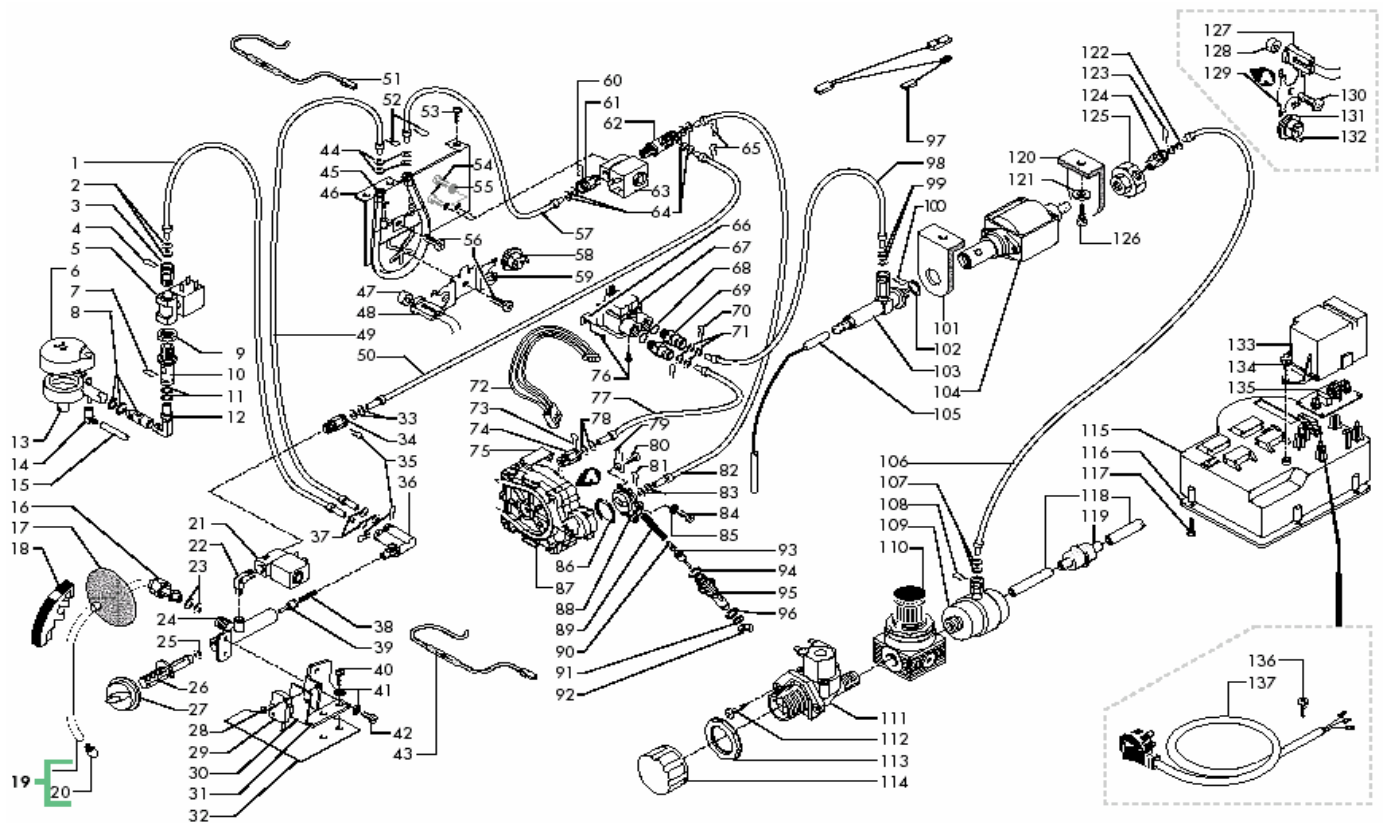

Pos.	Item#	Description
1	N/A	N/A
2	N/A	N/A
3	N/A	N/A
4	N/A	N/A
5	301052	Washer, Rubber, Dispensing Head Thumbscrew
6	301050	Thumbscrew, Dispensing Head
7	N/A	N/A
8	0333A03760	Dispensing Head Assembly, Blue, Royal
9	N/A	N/A
10	U143003	Screw, TCB 3.5 x 16
11	314016770	Grill, Drip Tray, Silver
12	145500221	Float, Red, Drip Tray
13	312009760	Dispensing Head Cover, Blue
14	314022760	Drip Tray, Blue, Royal
15	N/A	N/A
16	031201566F	Cupwarmer, Heating Plate
17	312014	Gasket, Cupwarmer
18	329002	Rail, Cupwarmer
19	U201005	Washer, 4.3 x 12
20	U043001	Screw, M4.0 x 10
21	N/A	N/A
22	U043012	Screw, M4.0 x 6
23	NE03028	Switch, On/Off
24	N/A	N/A
25	U110005	Screw, 3.9 x 9.5 Din 7981
26	312030760	Dump Box, Blue, Royal
27	301057150	Swivel Base, Magic/Royal
28	9991096	Foot, Swivel Base
29	N/A	N/A
30	U208001	Lock Washer, 4.4 x 8.2
31	U043001	Screw, M4.0 x 10
32	701031150	Cover, Water Tank Valve
33	NM05006	Gasket, Water Tank Valve
34	U111001	Screw, 2.9 x 9.5
35	701014150	Flange, Water Tank Valve
36	NM02004	O-Ring, Orm 0080-20 Epdm

Pos.	Item#	Description
37	301022770	Lid, Bean Hopper, Silver, Royal
38	U143003	Screw, 3.5 x 16
39	317010230	Bean Hopper, Blue Tint
40	U143007	Screw, Torx, 2.9 x 19
41	9161270	Gasket, Bean Hopper
42	313008770	Lid, Preground, Silver, Royal
43	N/A	N/A
44	341003770	Cover, Top, Royal Coffee Bar
45	N/A	N/A
46	301020	Door Pin, Lower
47	N/A	N/A
48	NV01001	Foot, Rubber
49	301041150	Platform, Brew Group
50	0317A16230	Water Tank, Blue Tint
51	301023770	Lid, Water Tank, Silver, Royal
52	NM01032	O-Ring, Orm 0060-30 Silicone
53	N/A	N/A
54	9111027150	Valve, Outlet
55	9161050230	Float Level Cap
56	9161112150	Float, Water Level
57	313001760	Door, Blue, Royal
58	313012760	Cover, Doser Adjust
59	N/A	N/A
60	N/A	N/A
61	N/A	N/A
62	810136100	Filter Media Replacement
63	N/A	N/A
64	N/A	N/A
65	810136203	IN-TA-FIL System
66	341953	Manual, Royal Coffee Bar
67	127390100	Cleaning Brush
68	9991040150	Coffee Measuring Scoop
69	9161021150	Brew Group Key