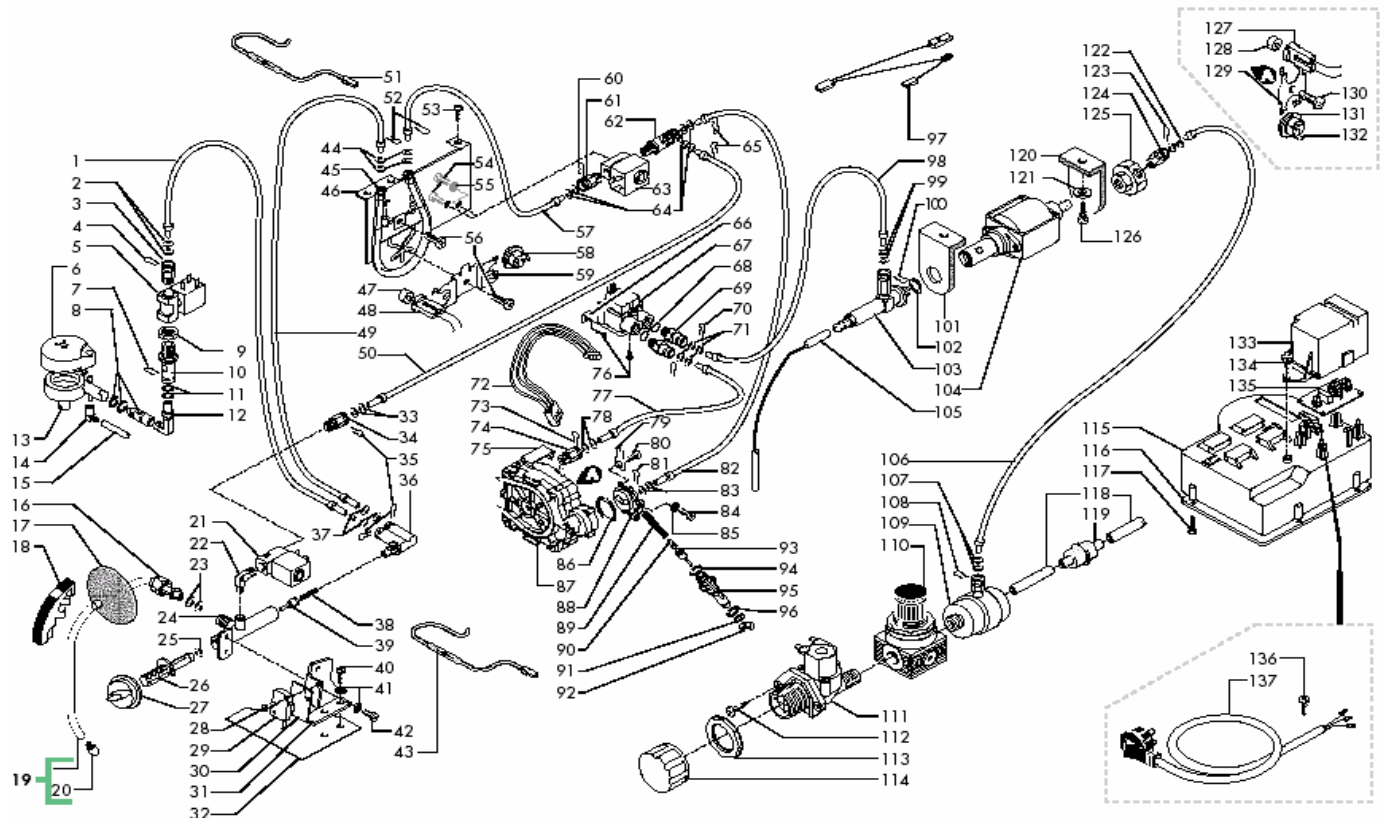

Pos.	Item#	Description
73	9011144	Hairpin Clip
74	9011152	Connector Adapter
75	9011054	Clip, Thermalfuse
76	U109011	Screw, 3.9 x 9.5 Din 7981
77	9979A38	Tube Assembly, Teflon, 4 x 2 L=150
78	NM02028	O-Ring, 2015 Epdm
79	N/A	N/A
80	U046003	Bolt, M4 x 12
81	9011144	Hairpin Clip
82	9079A55	Tube Assembly, Teflon, 4 x 2 L=260
83	NM02028	O-Ring, 2015 Epdm
84	U043021	Screw, M5.0 x 8 Uni 7687
85	U208003	Lock Washer, 5.3 x 10
86	NM01022	O-Ring, 2106 Silicone
87	9019A1900F	Heat Exchanger, Royal, 120v
88	9011165	Support Outlet Valve
89	9011132	Boiler Spring
90	9011075	Plunger, Boiler Valve
91	NM01066	O-Ring, 0050-20 Silicone
92	9011099	Boiler Lever
93	9019A01	Needle Valve
94	NM01008	O-Ring, Orm 0080-20 Silicone
95	9011100	Outlet Valve Housing
96	NM01064	O-Ring, Orm 0090-20 Silicone
97	341801	CPU, Royal Coffee Bar
98	N/A	N/A
99	NM02028	O-Ring, 2015 Epdm
100	9011144	Hairpin Clip
101	9991056	Rubber Mount, Ulka Pump
102	NM02020	O-Ring, 2031 Epdm
103	9079A27	Pressure Relief Assembly
104	907002600F	Pump, Ulka, 120v
105	9972022	Tubing, 5 x 8 Silicone
106	9979A39	Tube Assembly, Teflon, 4 x 2 L=200
107	NM02028	O-Ring, 2015 Epdm
108	9011144	Hairpin Clip

Pos.	Item#	Description
109	N/A	N/A
110	N/A	N/A
111	N/A	N/A
112	U109023	Screw, 4.2 x 9.5
113	N/A	N/A
114	N/A	N/A
115	301056150	Pump Tray
116	301055150	Pump Base
117	U143003	Screw, 3.5 x 16
118	9972022	Tubing, 5 x 8 Silicone
119	NV99001	Filter, Inline
120	9991056	Rubber Mount, Ulka Pump
121	U207004	Washer, 4.3 x 16 Uni 6592
122	NM02028	O-Ring, 2015 Epdm
123	9011144	Hairpin Clip
124	9011152	Connector Adapter
125	9079A14	Suction Fitting
126	U109003	Screw, 3.5 x 9.5
127	9019A09	Sensor Assembly, with resistor
128	9011089	Spacer
129	9011034	Thermostat Clip
130	U043019	Screw, M6 x 30
131	9991085	Washer
132	NE09021	Thermostat, 150 Degree
133	N/A	N/A
134	N/A	N/A
135	314804	Power Line Filter
136	N/A	N/A
137	NE01064	Power Cord